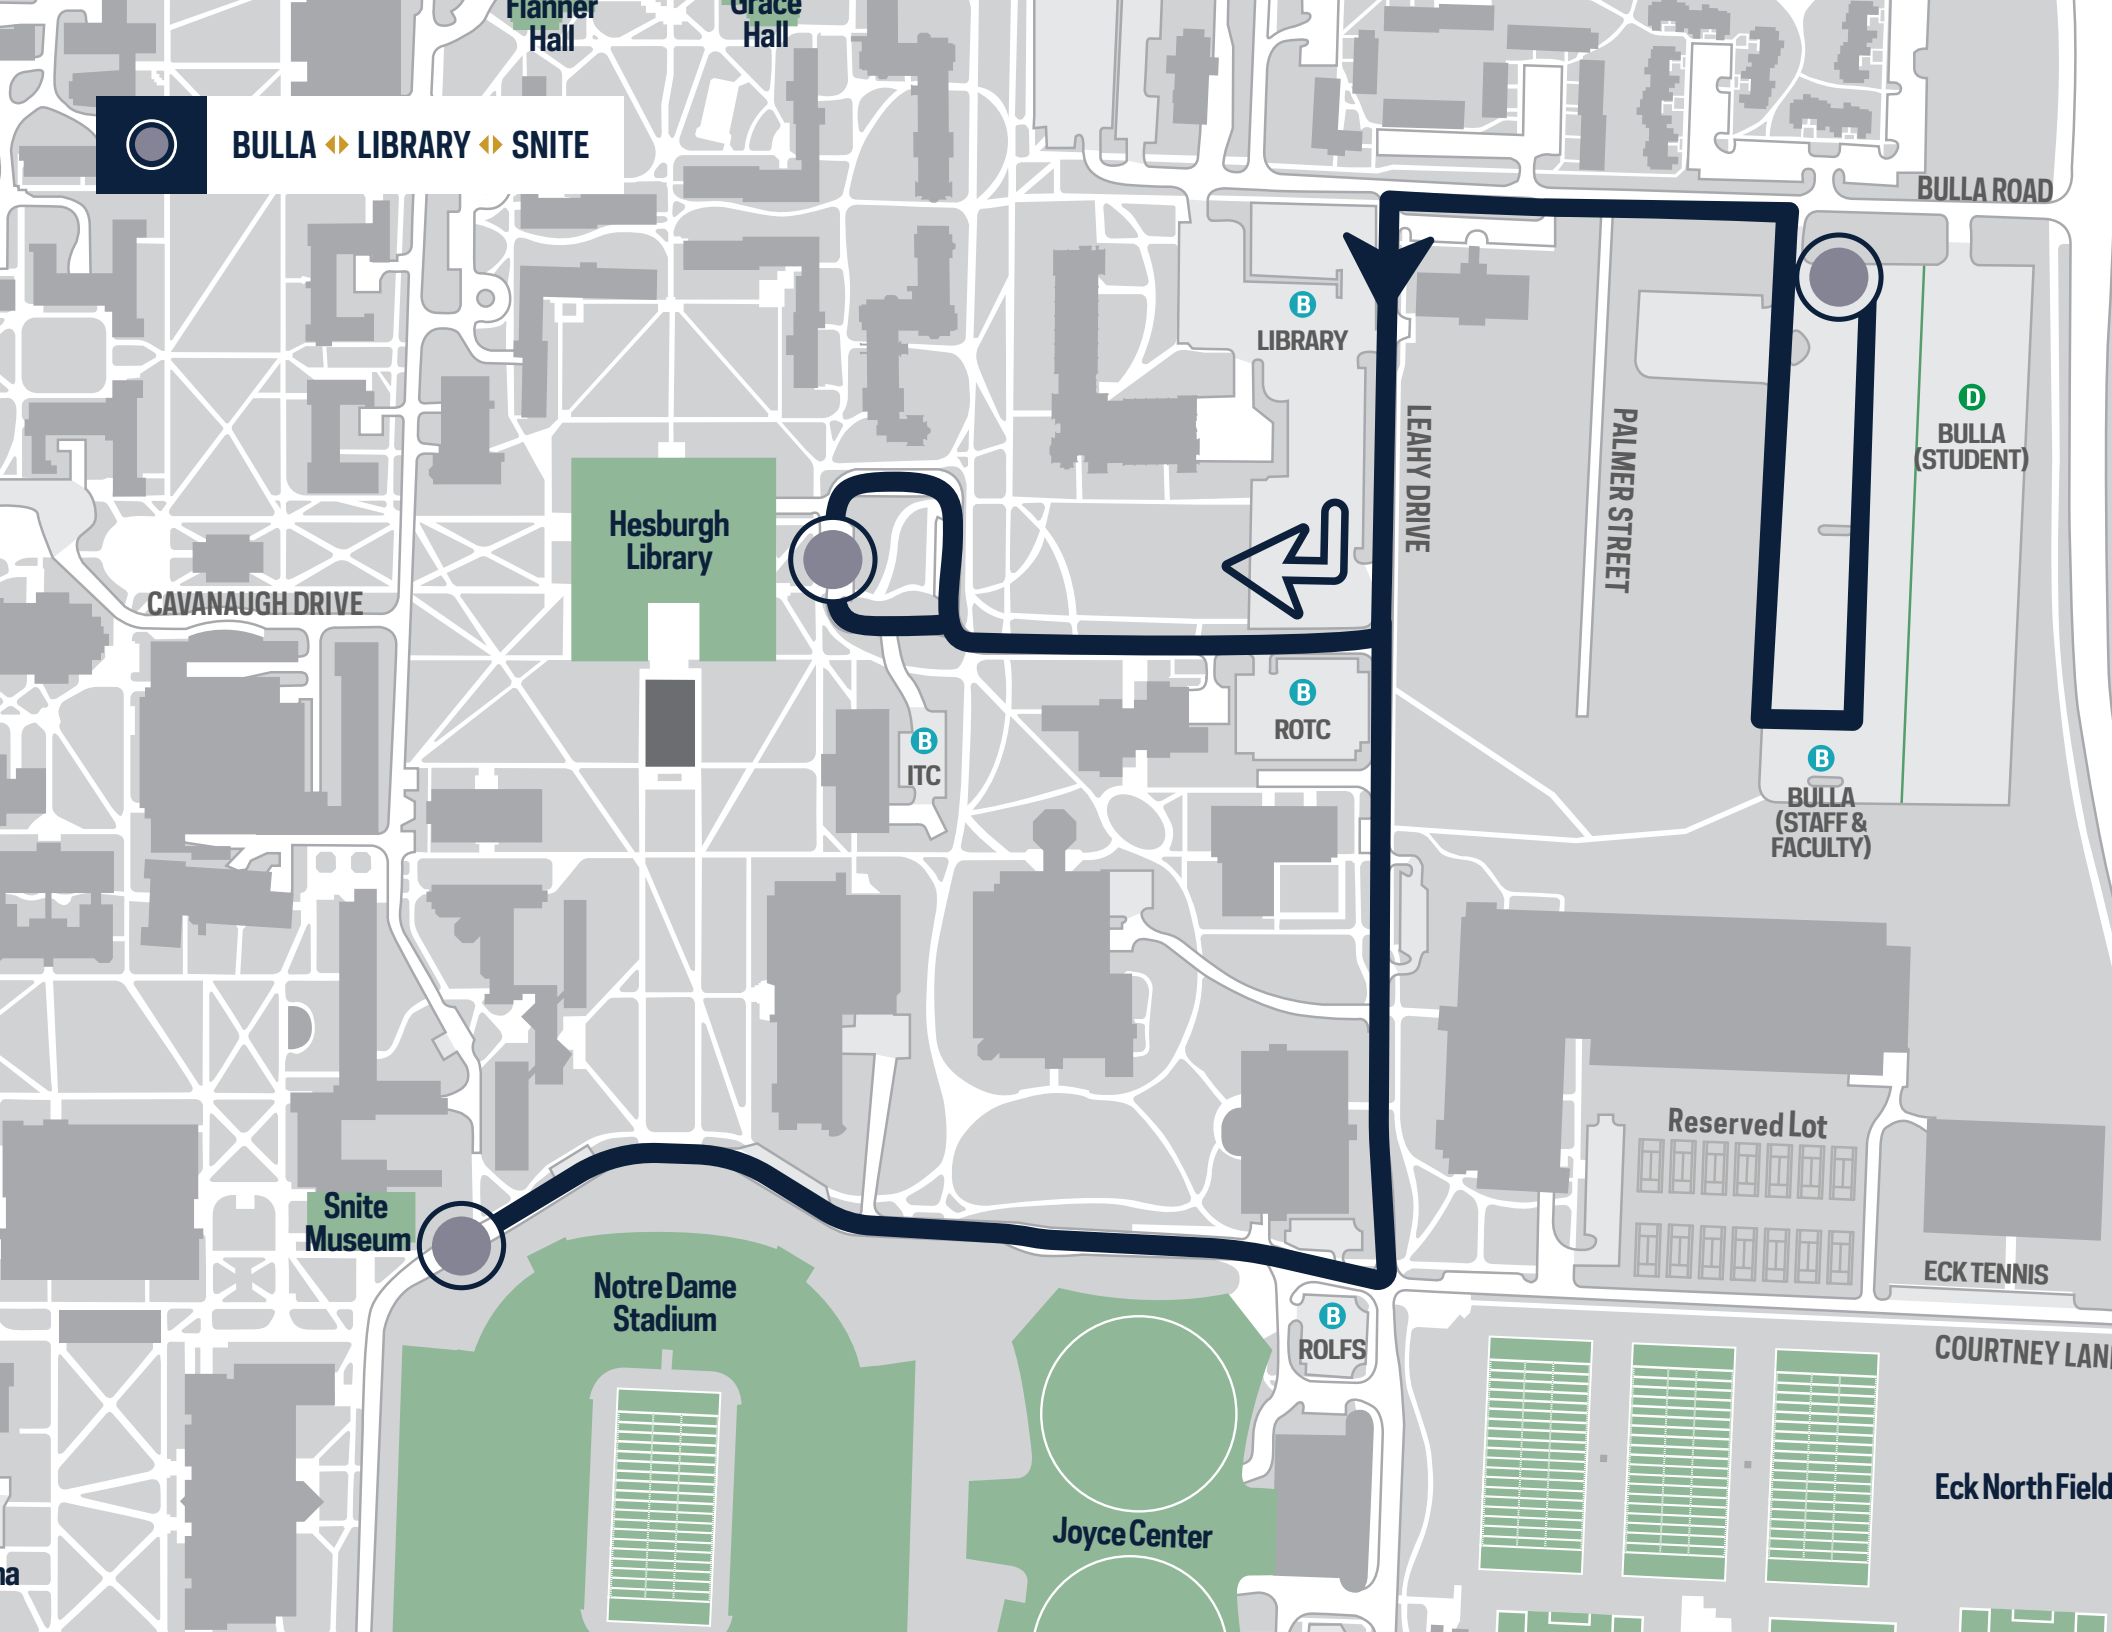

**BULLA ◀ LIBRARY ▶ SNITE**

Planner Hall

Grace Hall

BULLA ROAD

**B**  
LIBRARY

**D**  
BULLA (STUDENT)

Hesburgh Library

LEAHY DRIVE

PALMER STREET

CAVANAUGH DRIVE

**B**  
ITC

**B**  
ROTC

**B**  
BULLA (STAFF & FACULTY)

Snite Museum

Reserved Lot

Notre Dame Stadium

ECK TENNIS

**B**  
ROLFS

Joyce Center

COURTNEY LAN

Eck North Field